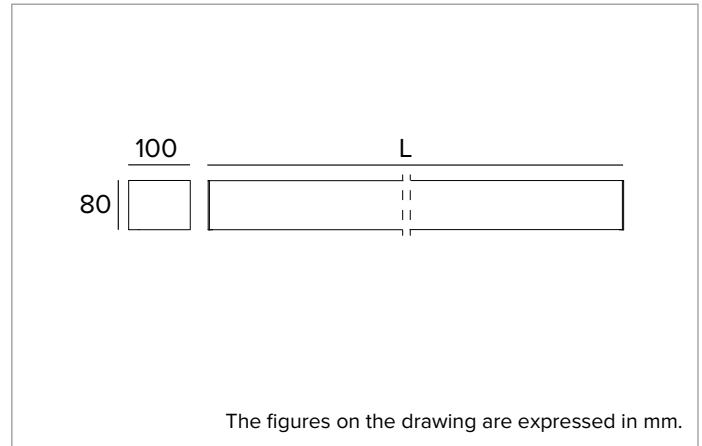

T024MX830ELDB | LOGICO EASY Stand Alone 100 - OPAL HO

Linear stand alone LED fixture for ceiling mounted or suspension installation. Emergency version

		3000K	H(m)	D(m)	Emax(lx)	
		Ra80		109°		
Fixture Power		83W	1	2.82	2587	
Source Flux		7199lm	2	5.64	647	
Fixture Flux		7199lm	3	8.46	287	
Efficacy		87lm/W	4	11.28	162	
G0301A	I _{max} =359cd/klm	I _{max}	2588cd	5	14.10	103

Painted extruded aluminium body with 100mm section and polycarbonate end caps. Upper closing screen in black PVC.

Colour and finish: Black

Dimensions: L=2340mm

Weight: 7.45Kg

Version: LINEAR

Degree of protection: IP40